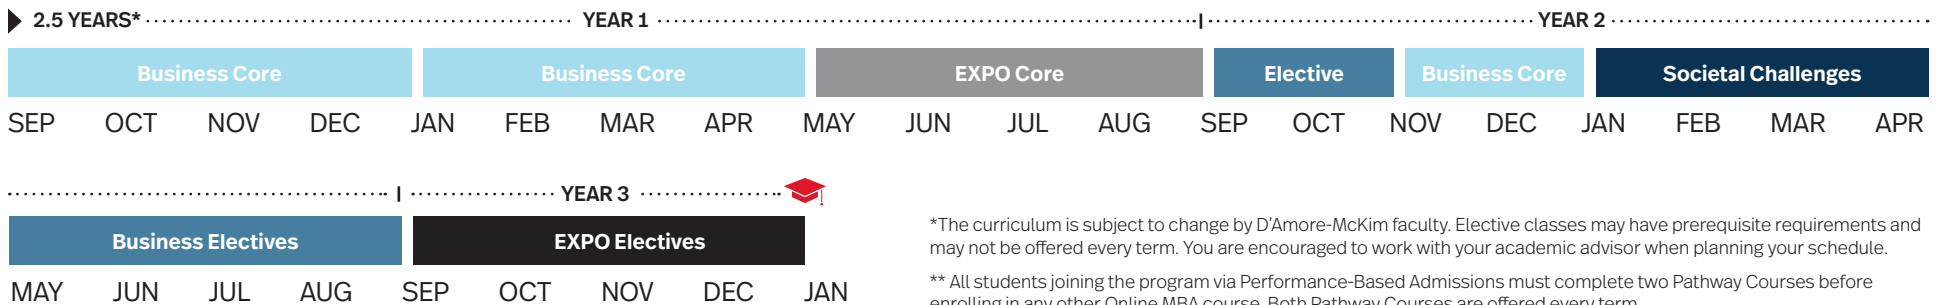

FALL	SPRING	SUMMER	FALL	SPRING	SUMMER	FALL
FALL 1 • INNO6318: Innovation Driven Strategy FALL 2 • ACCT 6318: Analyzing Accounting Data for Strategic Decision Making	SPRING 1 • HRMG 6318: Managing the Organization • STRT 6318: Strategic Planning for the Future SPRING 2 • BUSN 6402: Stakeholder Values and Societal Challenges in Business • Elective	SUMMER 1 • EEBA 6401: Experiential Business Decision Making • Elective SUMMER 2 • Elective	FALL 1 • FINA 6318: Financial Management • Elective FALL 2 • MKTG 6318: Customer Value and the Enterprise • EXPO Elective	SPRING 1 • SCHM 6318: Managing Operations and the Supply Chain SPRING 2 • EEBA 6402: EXPO Challenge: Sustainability	SUMMER 1 • Elective SUMMER 2 • EEBA 6403: EXPO Challenge: Diversity, Equity, and Inclusion • Elective	FALL 1 • Elective • EXPO Elective FALL 2 • Elective

Typical Timeline

*The curriculum is subject to change by D'Amore-McKim faculty. Elective classes may have prerequisite requirements and may not be offered every term. You are encouraged to work with your academic advisor when planning your schedule.

** All students joining the program via Performance-Based Admissions must complete two Pathway Courses before enrolling in any other Online MBA course. Both Pathway Courses are offered every term.